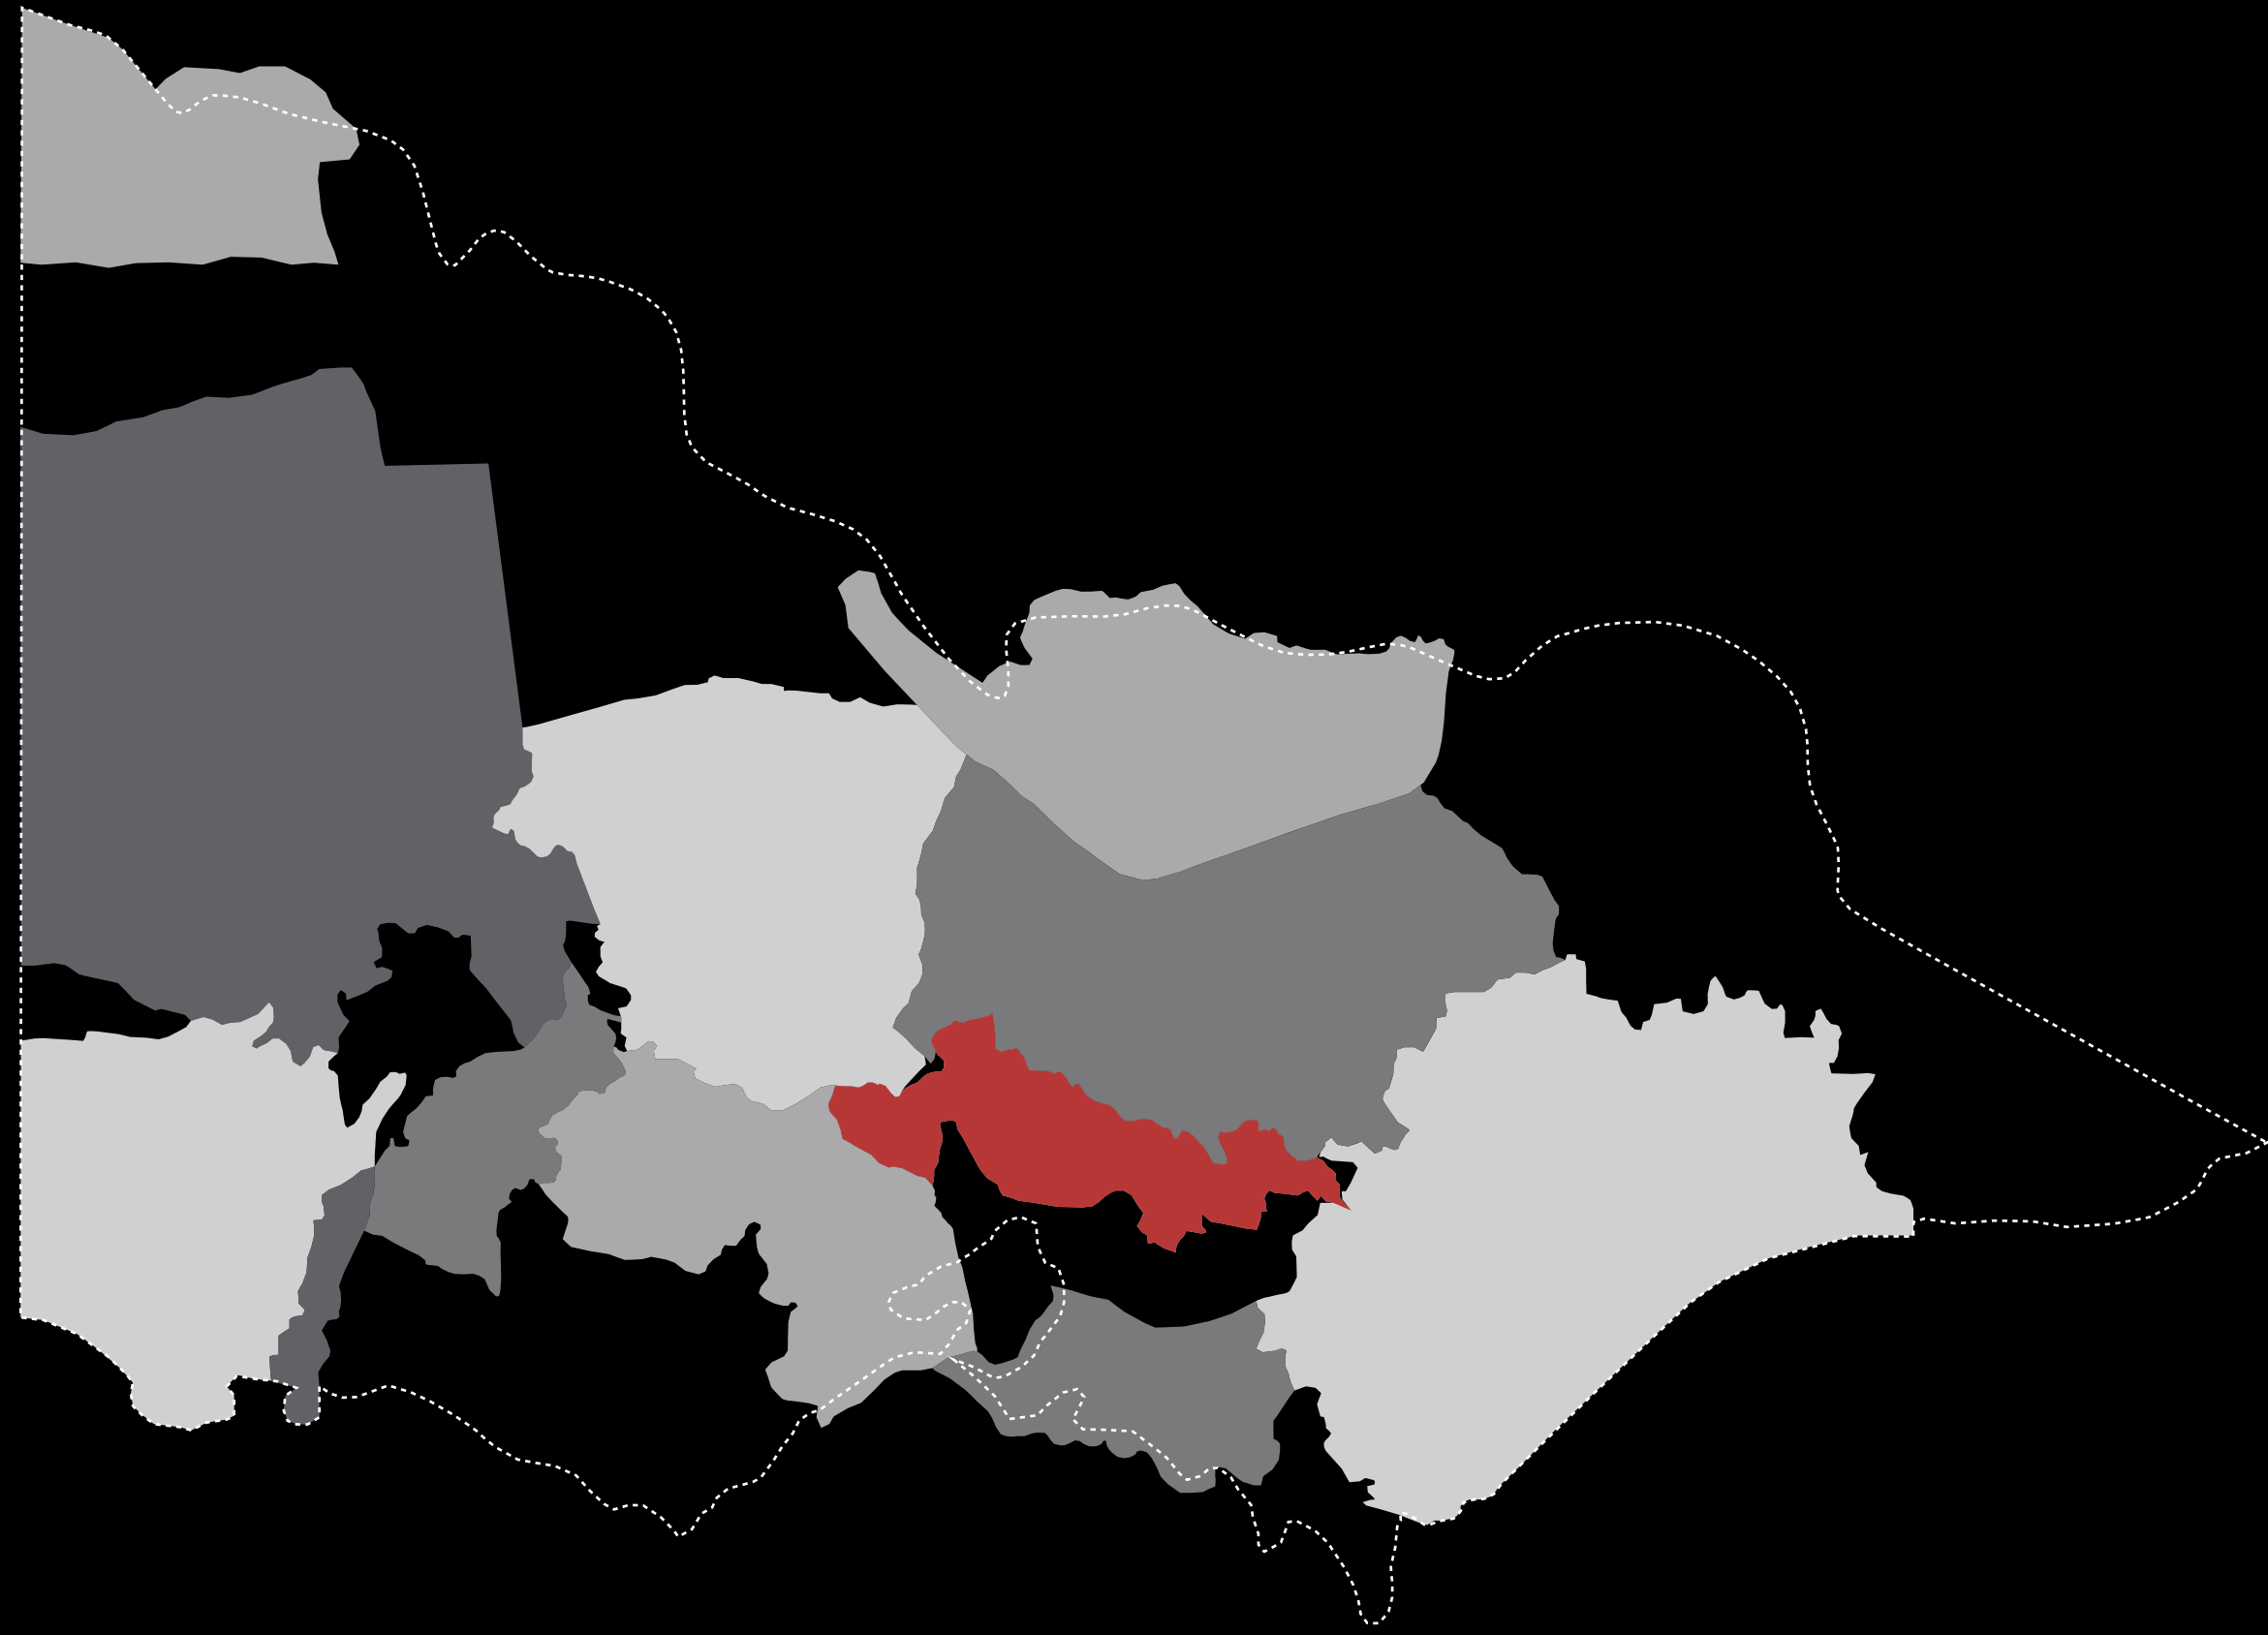

**REGISTERED ABORIGINAL PARTIES OF VICTORIA**

- Acheson Place
- Caroline House
- Cascade House
- Clyde Mews
- Cornerstone House
- Eltham North Adventure Playground
- Grant House
- Kagan House
- Melbourne Jetbase
- Northcote High School Performing Arts & VCE
- North Fitzroy Apartments
- Rosanna Station
- Sacred Heart Building Abbotsford Convent
- Scarborough and Welkin
- St Albans Station
- Storybook House
- The Club Stand

**WOI WURRUNG**

Port of Sale  
West Gippsland Arts Centre

**GUNAIKURNAI**

- Bluff House
- Frankston Station
- Pt Leo Estate
- RACV Cape Schanck Resort
- Smiths Beach Surf Life Saving Tower
- St Andrews Beach House

**BUNURONG**

Ballarat House  
House in the Hills  
Point Lonsdale House

**WATHAURUNG**

Rivergum Residential Treatment Centre

**MARTANG**

Bendigo Soldiers' Memorial Institute  
Braemar College Stage 1, Middle School  
Daylesford Longhouse  
Jock Comini Reserve Amenities  
Springhill House  
The Bank, Vaughan

**BOON WURRUNG AND WOI WURRUNG**