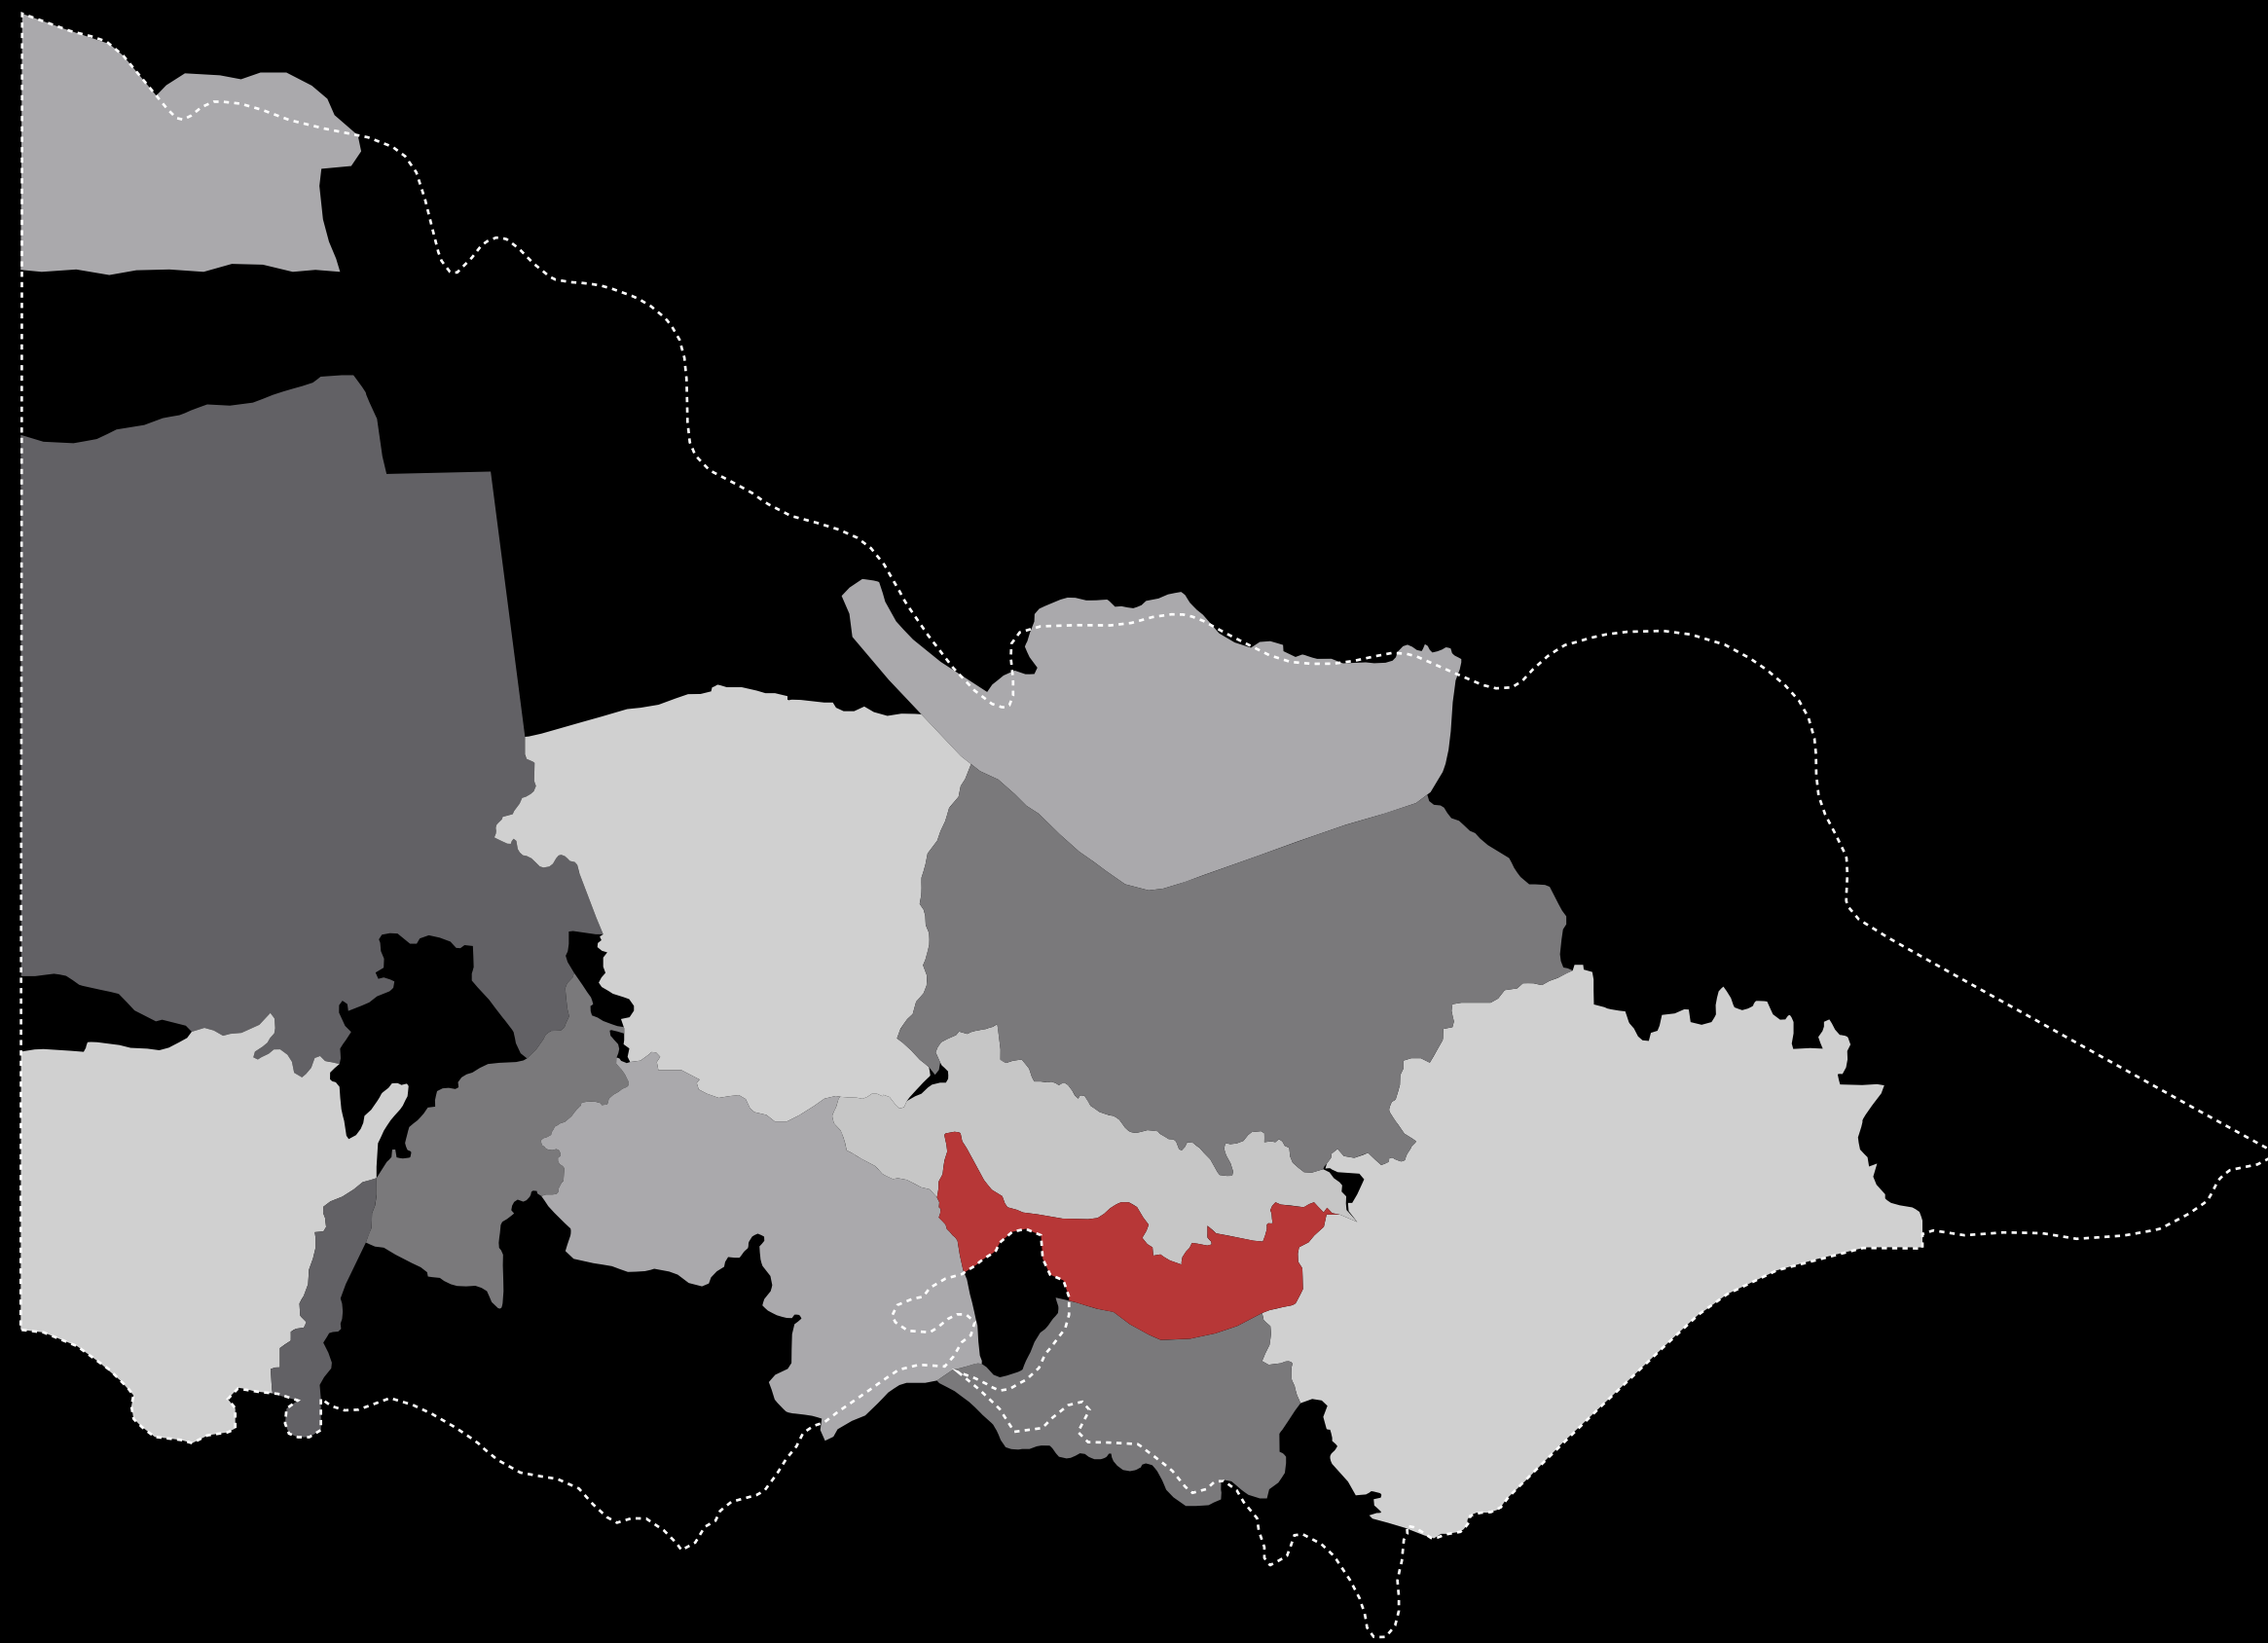

182 Rose
2 Southbank
Albert Park College Liberal Arts Centre
ArtBank
Biomedical Learning and Teaching Building, Monash University
Brick & Gable House
Buxton Contemporary
Canopy House
Caulfield to Dandenong Level Crossing Removal
Christ Church Grammar School Main Campus Redevelopment
Classical Gas - Original Stereo Version
Denton Corker Marshall Studio
Doubleground
Edsall Street
Farmer Street
Fitzroy Lane
Fitzroy Terrace
Flinders Street Station Facade Strengthening & Conservation
Garden Wall House
Hawke & King
Hawthorn House
Iglu Franklin Street
Kia Ora Apartment
Light Corridor House
Little Oxford

Loch Street House
Melbourne Central Arcade
Melbourne Convention and Exhibition Centre
Expansion
Monash Caulfield, Buildings D, E and G
Monash University Caulfield Library Refurbishment
Moot Court Learning Precinct for the Monash
Faculty of Law
MPavilion
New Agency
North Melbourne House
Oak House
Parliament of Victoria Members' Annexe
Peter Mathieson Pavilion
Powell Street House
Prahran High School
Private Women's Club
RACV Tiny Home
Royal Mint Wall Remediation
Sandy Point House
South Melbourne Primary School
South Yarra House
Sunda Bar & Restaurant
Super Field
Swan Street Bridge Upgrade

BOON WURRUNG AND WOI WURRUNG