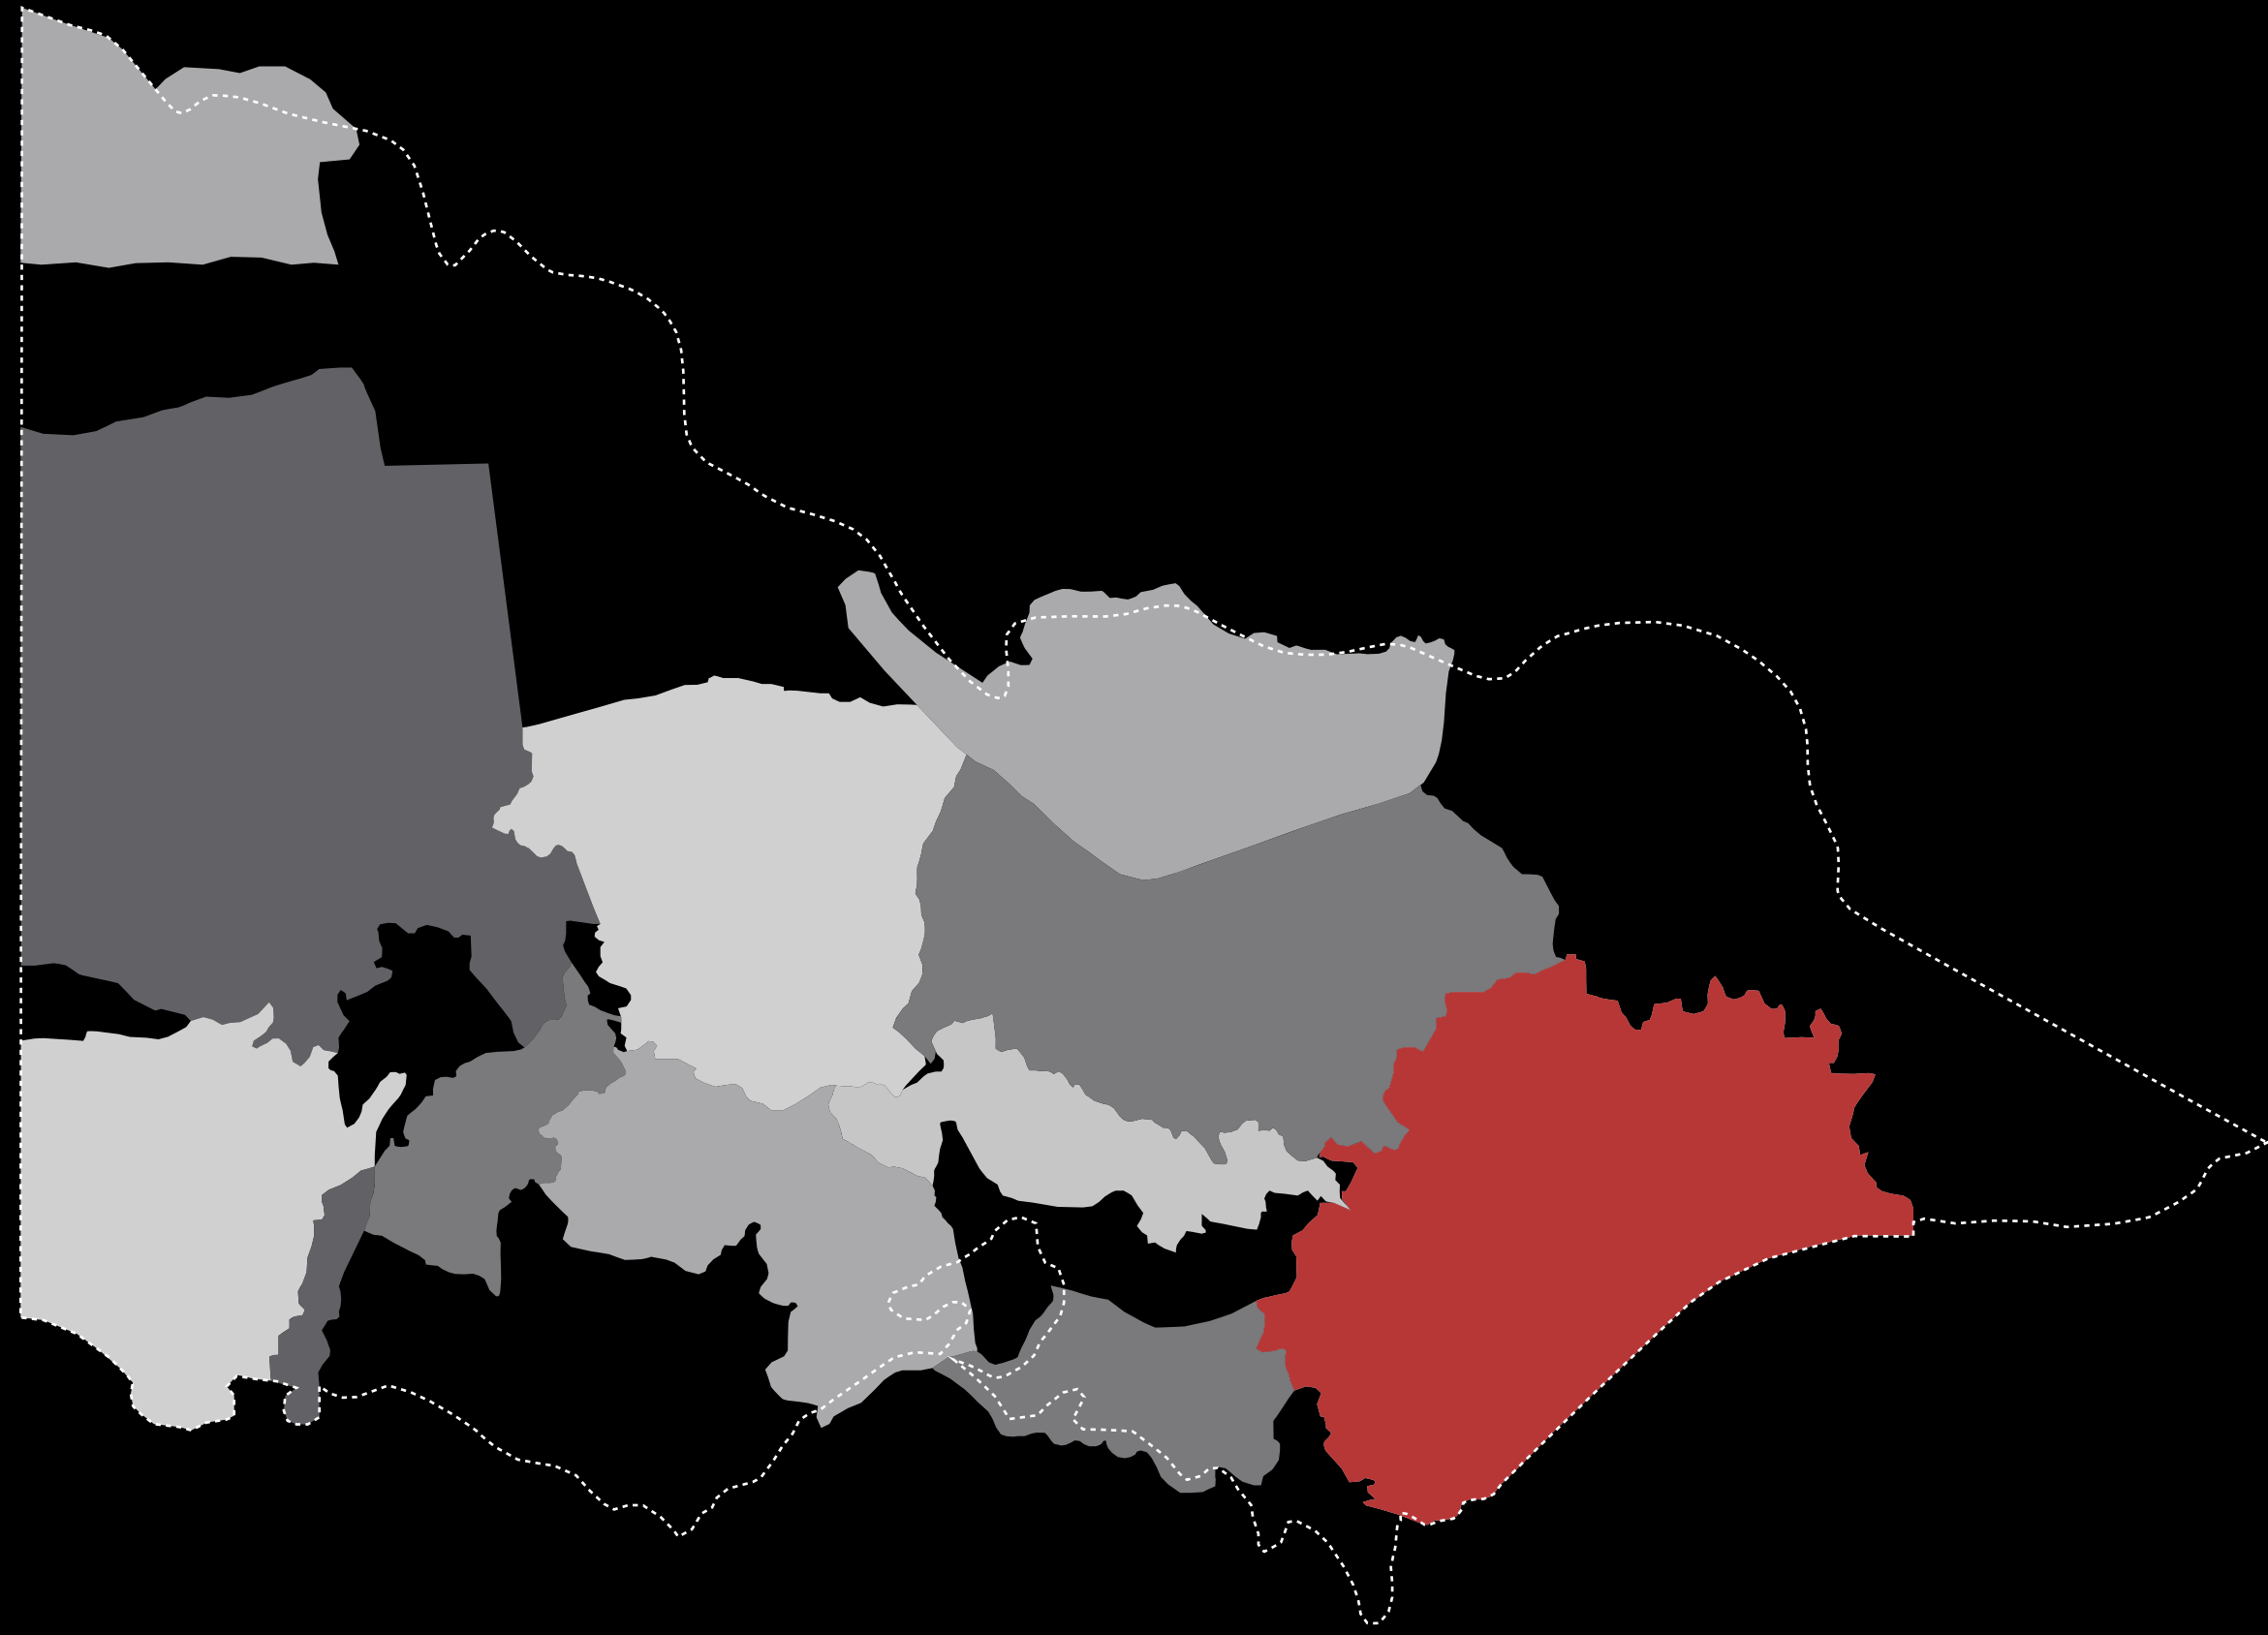

**REGISTERED ABORIGINAL PARTIES OF VICTORIA**

- Acheson Place
- Caroline House
- Cascade House
- Clyde Mews
- Cornerstone House
- Eltham North Adventure Playground
- Grant House
- Kagan House
- Melbourne Jetbase
- Northcote High School Performing Arts & VCE
- North Fitzroy Apartments
- Rosanna Station
- Sacred Heart Building Abbotsford Convent
- Scarborough and Welkin
- St Albans Station
- Storybook House
- The Club Stand

**WOI WURRUNG**

Port of Sale  
West Gippsland Arts Centre

**GUNAIKURNAI**

- Bluff House
- Frankston Station
- Pt Leo Estate
- RACV Cape Schanck Resort
- Smiths Beach Surf Life Saving Tower
- St Andrews Beach House

**BUNURONG**

Ballarat House  
House in the Hills  
Point Lonsdale House

**WATHAURUNG**

Rivergum Residential Treatment Centre

**MARTANG**

Bendigo Soldiers' Memorial Institute  
Braemar College Stage 1, Middle School  
Daylesford Longhouse  
Jock Comini Reserve Amenities  
Springhill House  
The Bank, Vaughan

**BOON WURRUNG AND WOI WURRUNG**