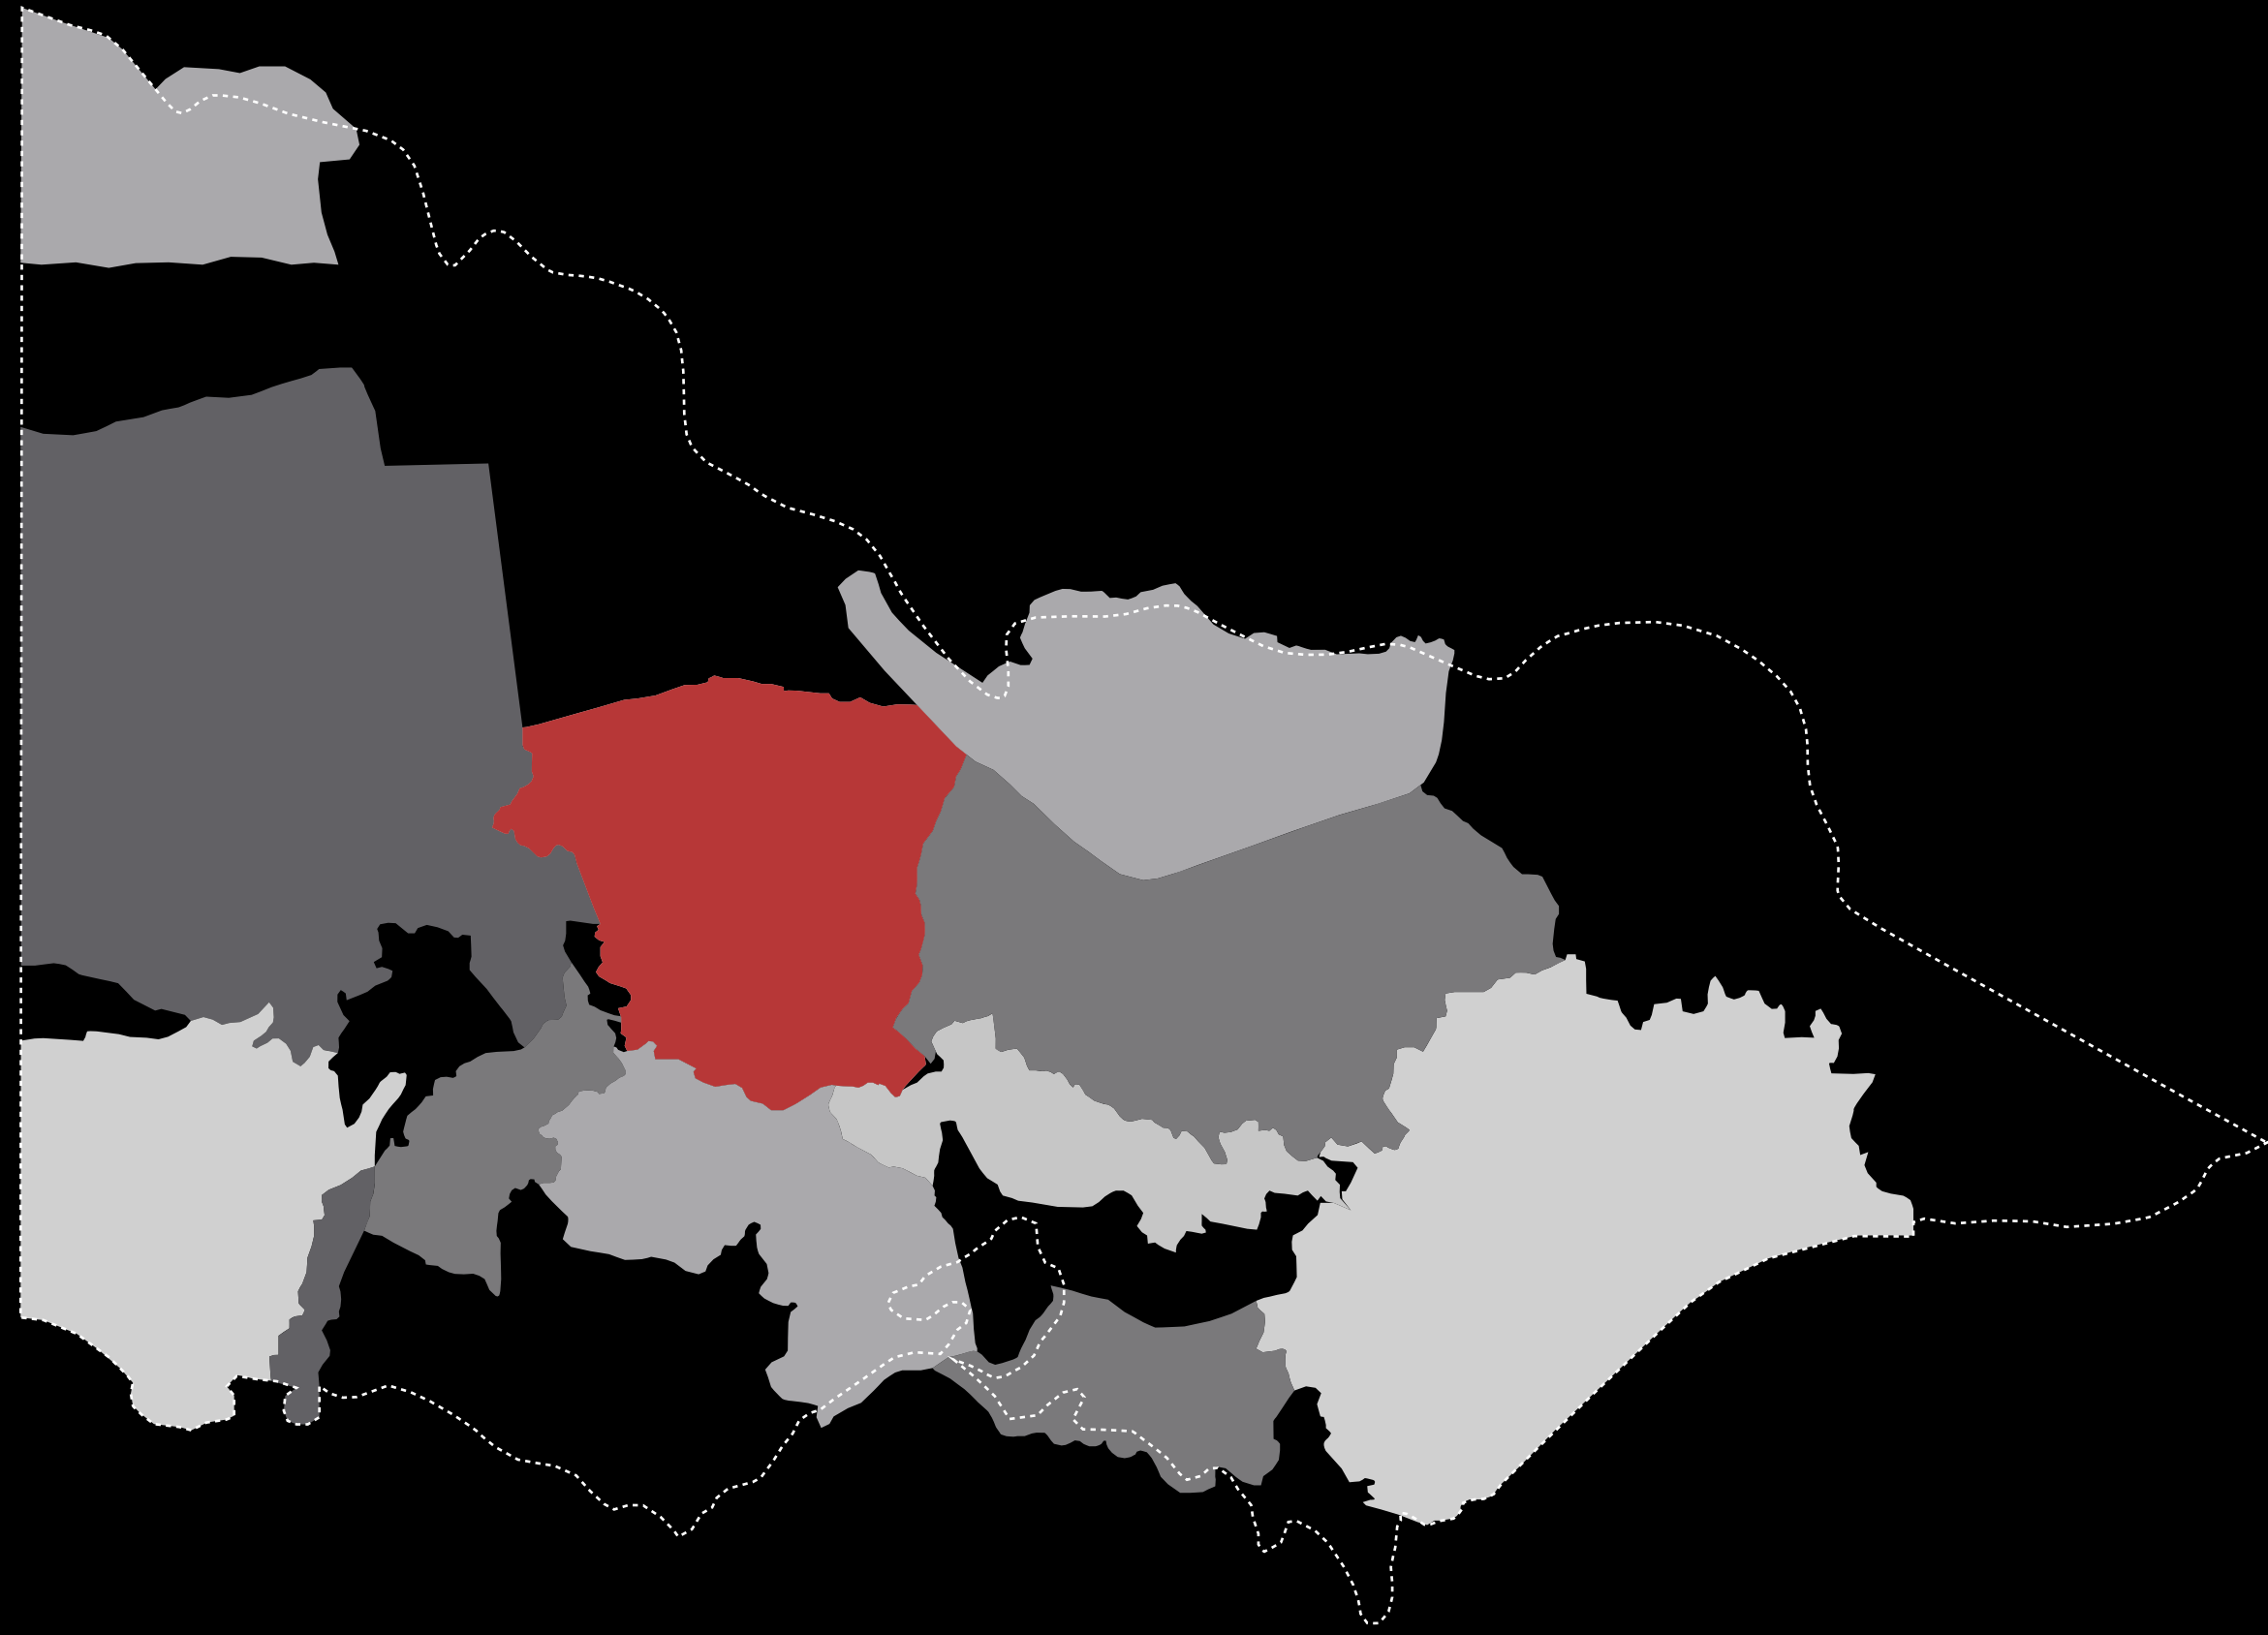

**REGISTERED ABORIGINAL PARTIES OF VICTORIA**

- Acheson Place
- Caroline House
- Cascade House
- Clyde Mews
- Cornerstone House
- Eltham North Adventure Playground
- Grant House
- Kagan House
- Melbourne Jetbase
- Northcote High School Performing Arts & VCE
- North Fitzroy Apartments
- Rosanna Station
- Sacred Heart Building Abbotsford Convent
- Scarborough and Welkin
- St Albans Station
- Storybook House
- The Club Stand

**BUNURONG**

Ballarat House  
House in the Hills  
Point Lonsdale House

**WATHAURUNG**

Rivergum Residential Treatment Centre

**MARTANG**

Bendigo Soldiers' Memorial Institute  
Braemar College Stage 1, Middle School  
Daylesford Longhouse  
Jock Comini Reserve Amenities  
Springhill House  
The Bank, Vaughan

**BOON WURRUNG AND WOI WURRUNG**