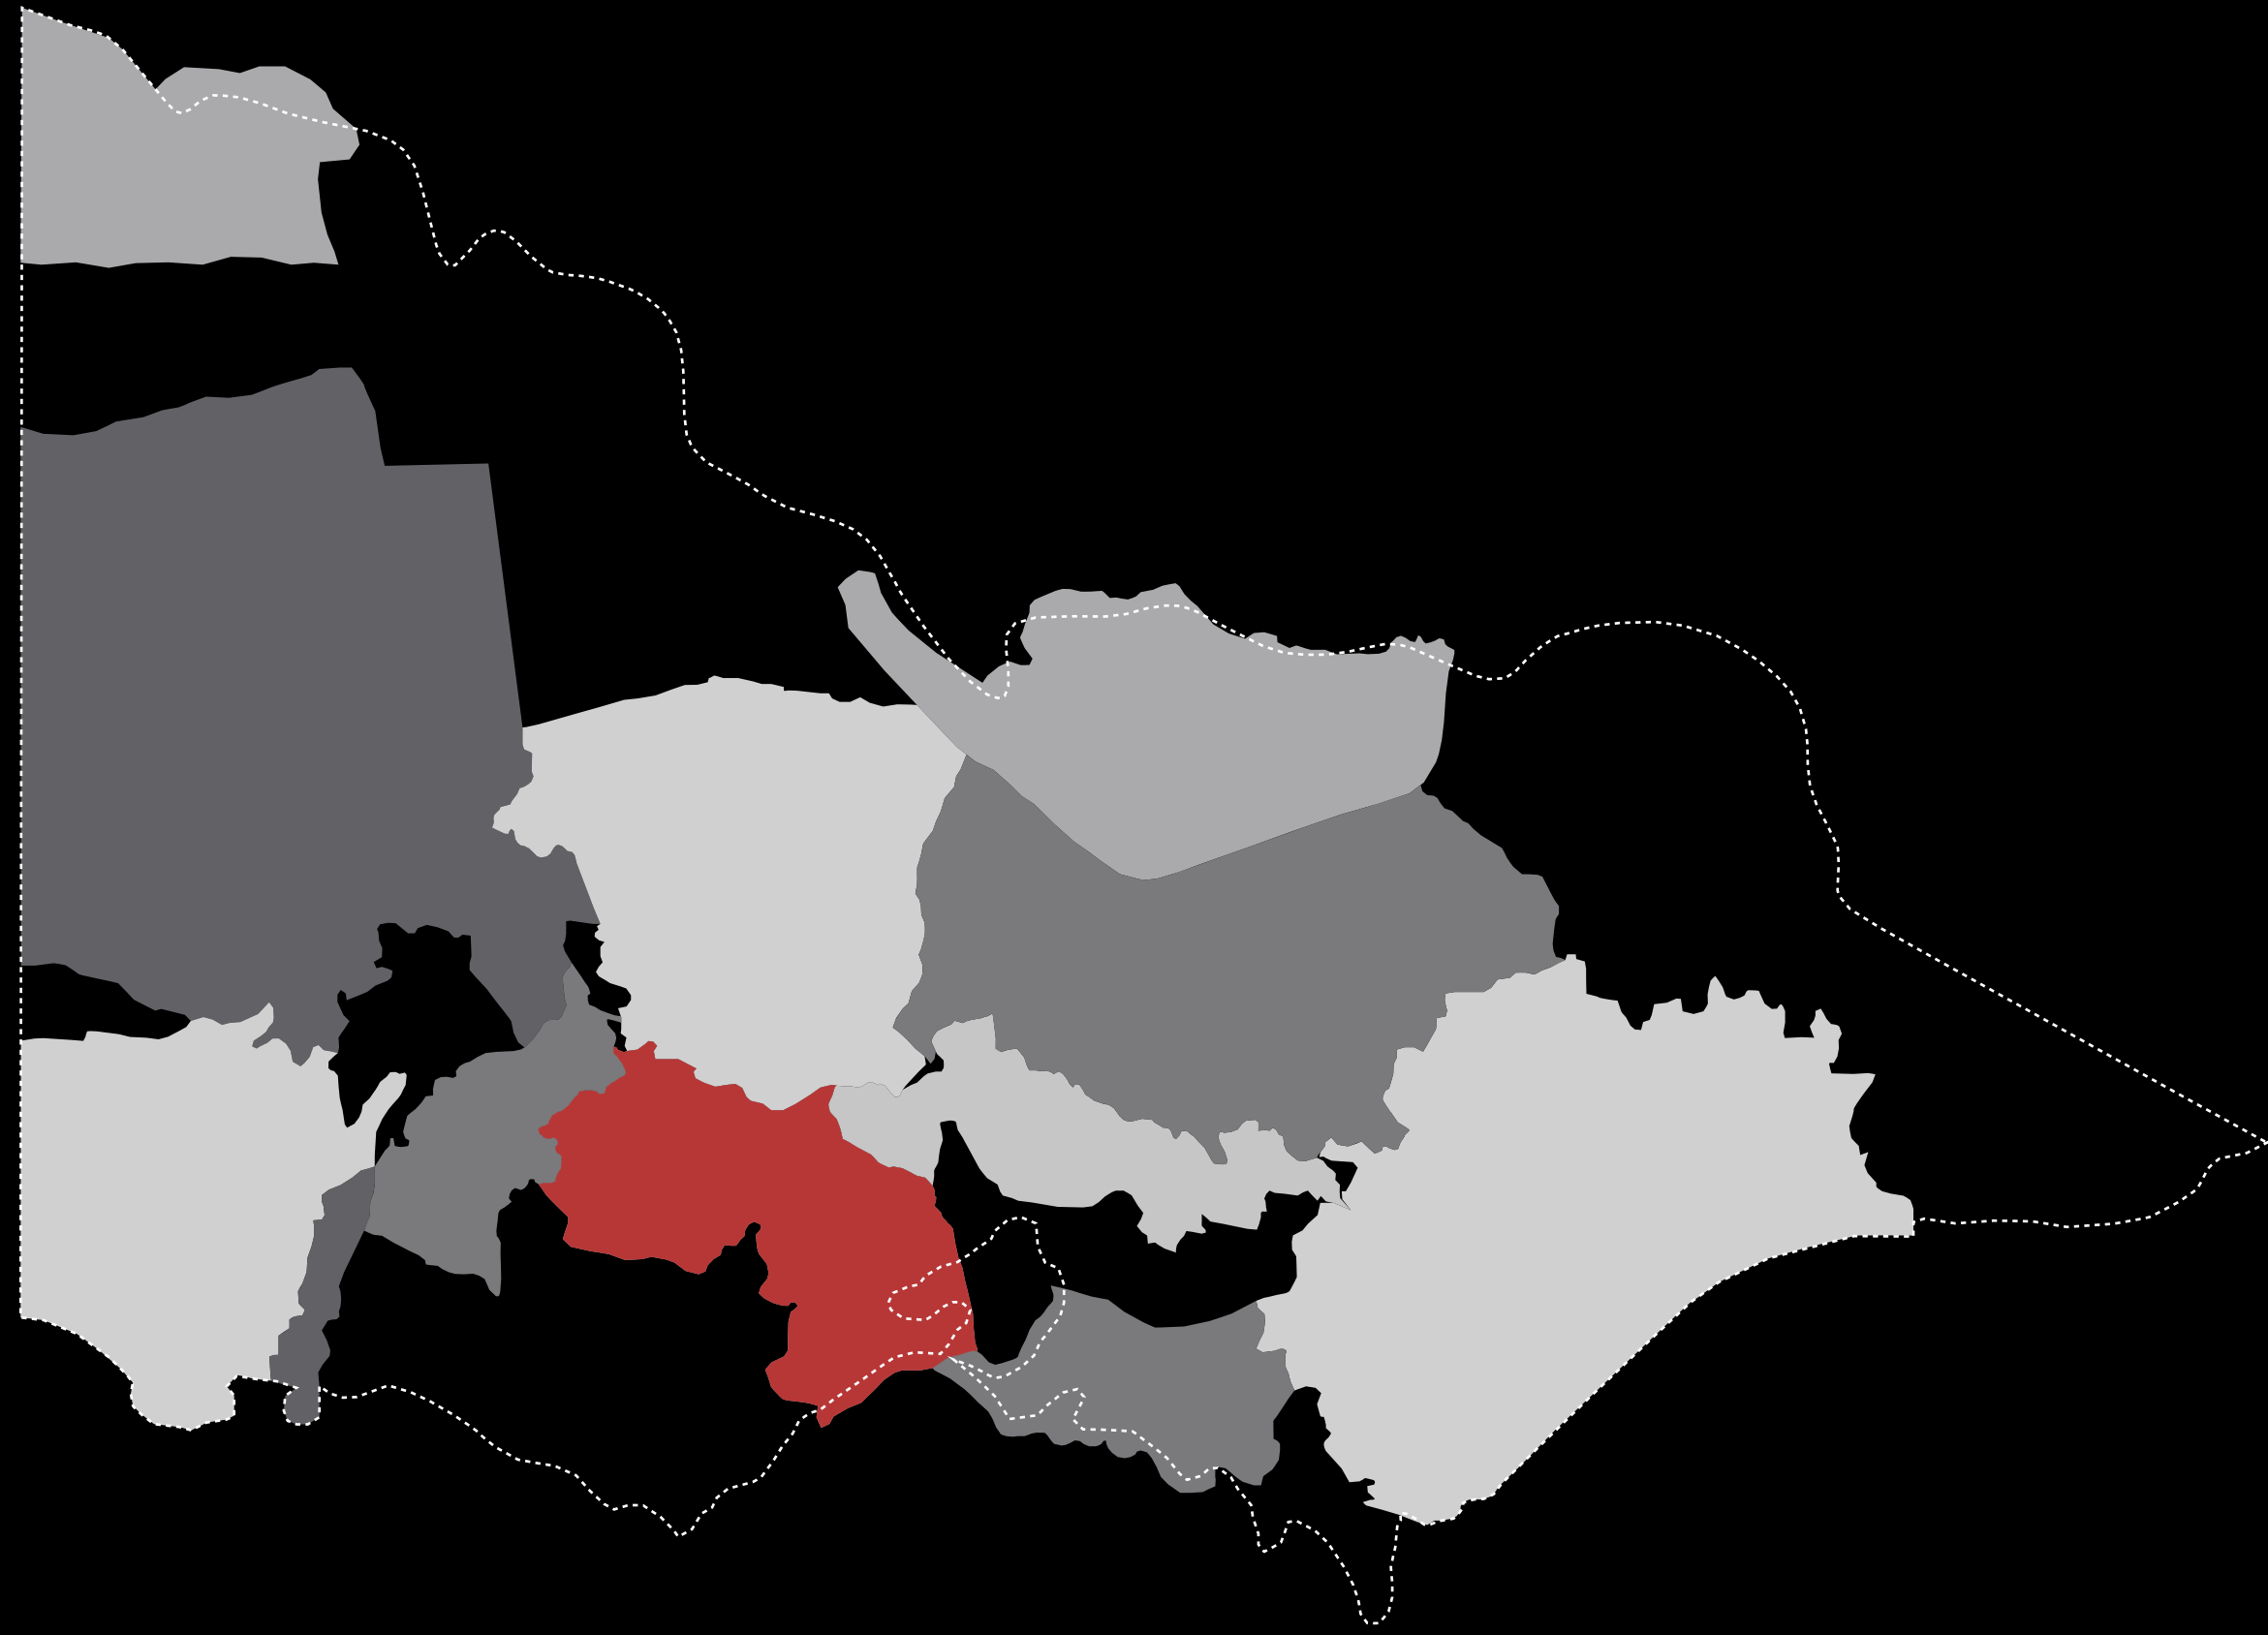

**REGISTERED ABORIGINAL PARTIES OF VICTORIA**

- Acheson Place
- Caroline House
- Cascade House
- Clyde Mews
- Cornerstone House
- Eltham North Adventure Playground
- Grant House
- Kagan House
- Melbourne Jetbase
- Northcote High School Performing Arts & VCE
- North Fitzroy Apartments
- Rosanna Station
- Sacred Heart Building Abbotsford Convent
- Scarborough and Welkin
- St Albans Station
- Storybook House
- The Club Stand

**WOI WURRUNG**

Port of Sale  
West Gippsland Arts Centre

**GUNAIKURNAI**

- Bluff House
- Frankston Station
- Pt Leo Estate
- RACV Cape Schanck Resort
- Smiths Beach Surf Life Saving Tower
- St Andrews Beach House

**BUNURONG**

Ballarat House  
House in the Hills  
Point Lonsdale House

**WATHAURUNG**

Rivergum Residential Treatment Centre

**MARTANG**

Bendigo Soldiers' Memorial Institute  
Braemar College Stage 1, Middle School  
Daylesford Longhouse  
Jock Comini Reserve Amenities  
Springhill House  
The Bank, Vaughan

**BOON WURRUNG AND WOI WURRUNG**